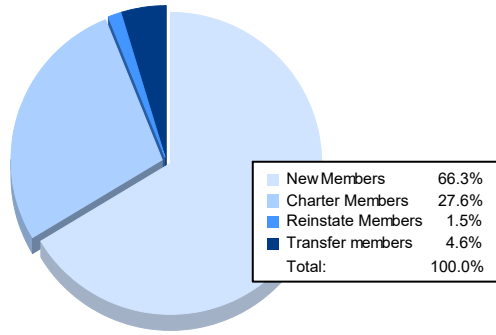

Year	New Clubs	Dropped Clubs	Gain/ Loss Clubs	New Members	Charter Members	Reinstate Members	Transfer Members	Total Member Added	Total Members Dropped	Gain/ Loss Members
2017-2018	0	0	0	115	2	12	3	132	122	10
2018-2019	0	0	0	97	0	3	6	106	109	-3
2019-2020	0	0	0	98	0	1	8	107	72	35
2020-2021	0	0	0	73	2	2	5	82	163	-81
2021-2022	1	0	1	130	54	3	9	196	126	70
<b>Average</b>	<b>0</b>	<b>0</b>	<b>0</b>	<b>103</b>	<b>12</b>	<b>4</b>	<b>6</b>	<b>125</b>	<b>118</b>	<b>6</b>

### Membership Composition June 2022 Cumulative