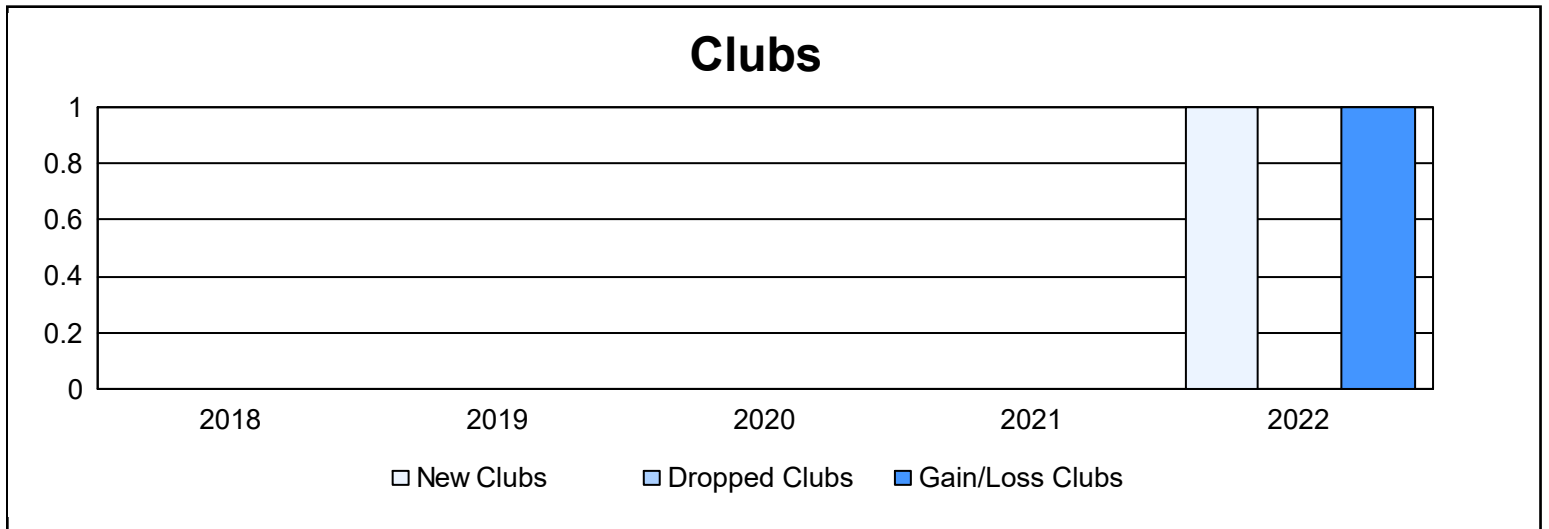

Year	New Clubs	Dropped Clubs	Gain/ Loss Clubs	New Members	Charter Members	Reinstate Members	Transfer Members	Total Member Added	Total Members Dropped	Gain/ Loss Members
2017-2018	0	0	0	115	2	12	3	132	122	10
2018-2019	0	0	0	97	0	3	6	106	109	-3
2019-2020	0	0	0	98	0	1	8	107	72	35
2020-2021	0	0	0	73	2	2	5	82	163	-81
2021-2022	1	0	1	130	54	3	9	196	126	70
<b>Average</b>	<b>0</b>	<b>0</b>	<b>0</b>	<b>103</b>	<b>12</b>	<b>4</b>	<b>6</b>	<b>125</b>	<b>118</b>	<b>6</b>

### Membership Composition June 2022 Cumulative