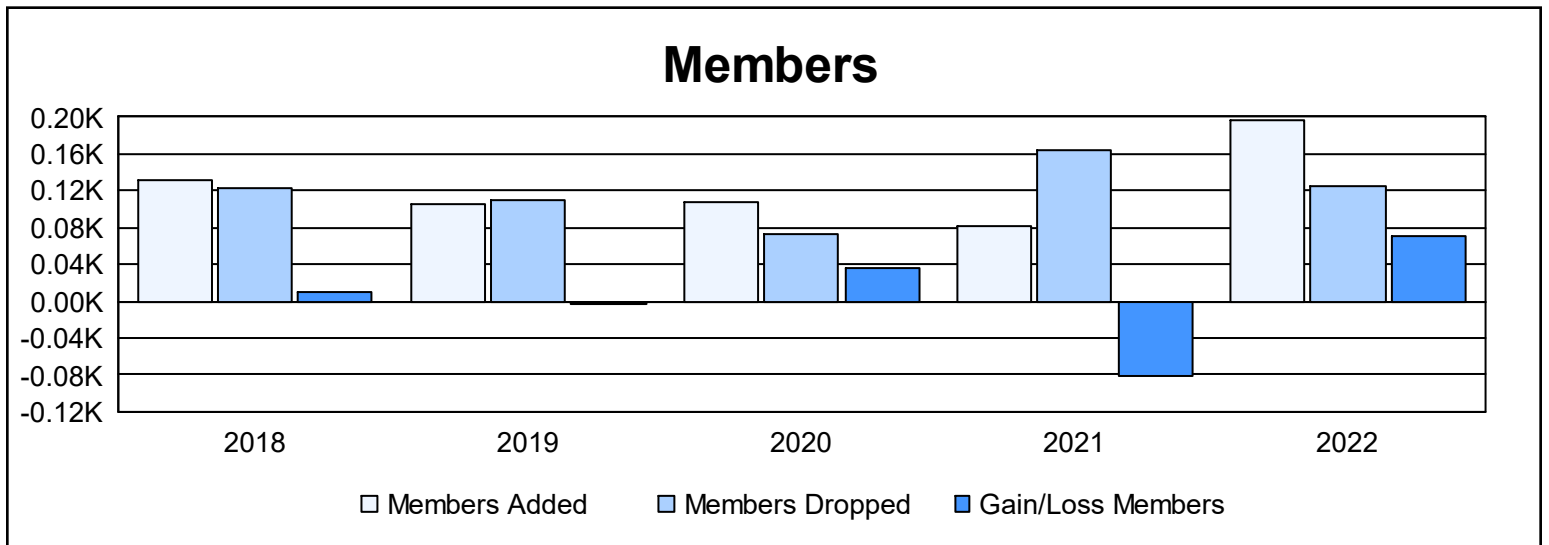

Year	New Clubs	Dropped Clubs	Gain/ Loss Clubs	New Members	Charter Members	Reinstate Members	Transfer Members	Total Member Added	Total Members Dropped	Gain/ Loss Members
2017-2018	0	0	0	115	2	12	3	132	122	10
2018-2019	0	0	0	97	0	3	6	106	109	-3
2019-2020	0	0	0	98	0	1	8	107	72	35
2020-2021	0	0	0	73	2	2	5	82	163	-81
2021-2022	1	0	1	130	54	3	9	196	126	70
<b>Average</b>	<b>0</b>	<b>0</b>	<b>0</b>	<b>103</b>	<b>12</b>	<b>4</b>	<b>6</b>	<b>125</b>	<b>118</b>	<b>6</b>

### Membership Composition June 2022 Cumulative